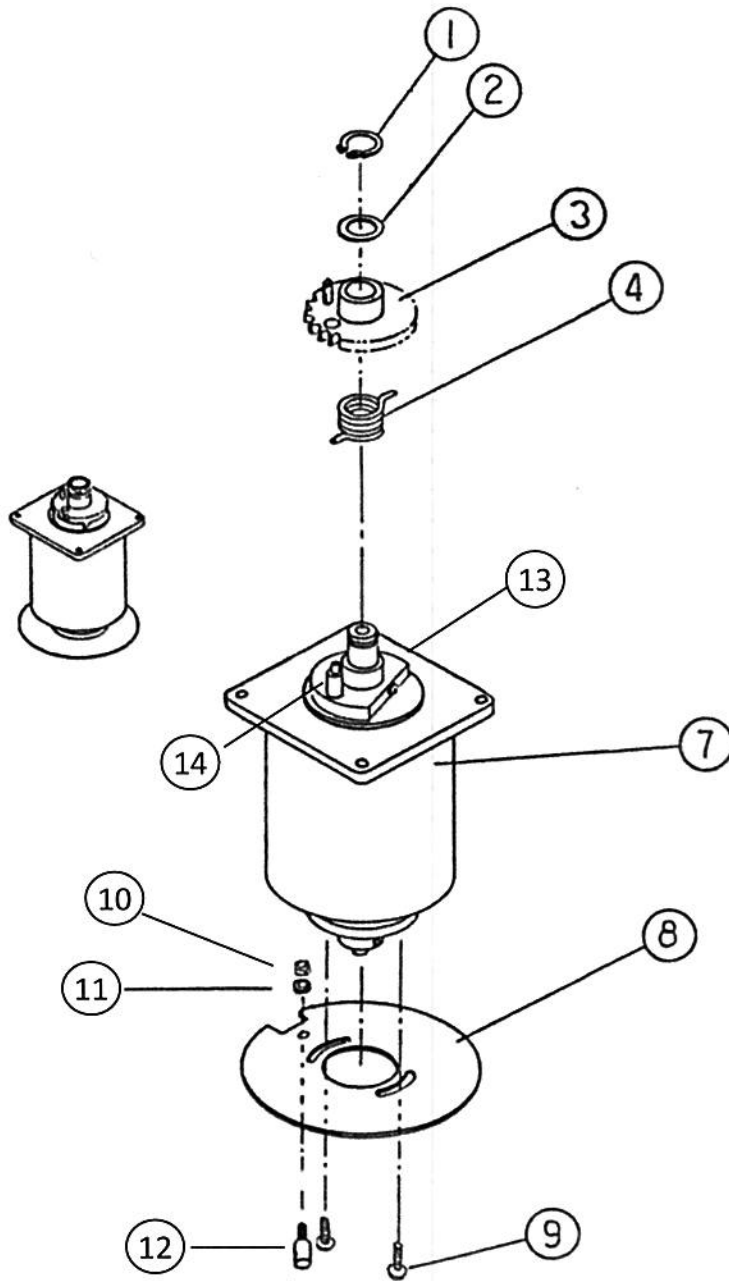

17 Badge Driving Motor unit (700-710AU08)

17 Badge Driving Motor unit (700-710AU08)

Order
min.Q'ty -

Ckt.No.	Order No.	Parts No	Part Name	Q'ty/Unit	order min.Q'ty
1	-	XUC9VW	C-ring	1	See P.38/39
2	-	XWE10	Washer	1	See P.38/39
3	-	710A0074KNH	Gear head	1	-
4	-	MS-SP02	Spring	1	-
5					
6					
7	-	600-UDE710XPM2-2	PM 2 Assembly	1	-
8	-	710A0079	Disc	1	-
9	-	XYN3+C8	Screw-pan	1	See P.38/39
10	-	XNG3G	Nut	1	See P.38/39
11	-	XWE3	Washer	1	See P.38/39
12	-	MSD02	Stopper pin	1	-
13	-	710A0072NH	Drive rotor	1	-
14	-	MSD01	Pin	1	-